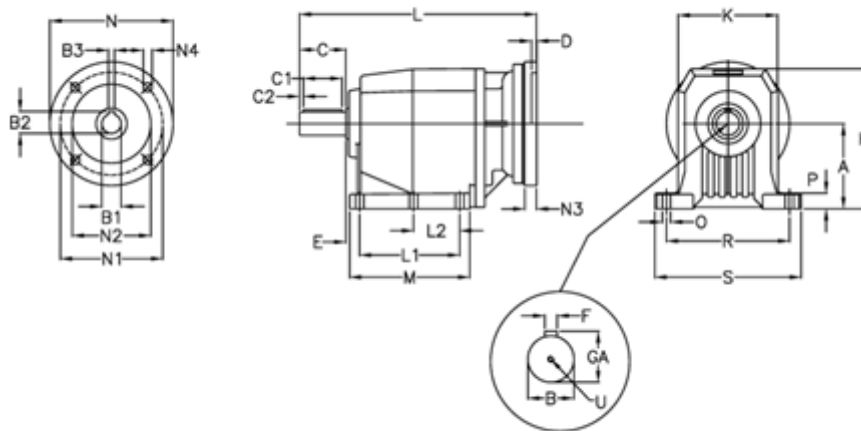

Article number: 40600700751255

Description: Helical gearbox
C702P-7,5-P160B5

Measures

A = 210	D = 6.0	L2 = 0.0	P = 30
B = 60	E = 25	M = 222.0	R = 300
B1 = 42	F = 18	N = 350	S = 350
B2 = 45.3	GA = 64.0	N1 = 300	U = M20x42
B3 = 12	H = 349	N2 = 250	
C = 120	K = 262	N3 = 23	
C1 = 90	L = 575.0	N4 = 18	
C2 = 15	L1 = 165.0	O = 22	